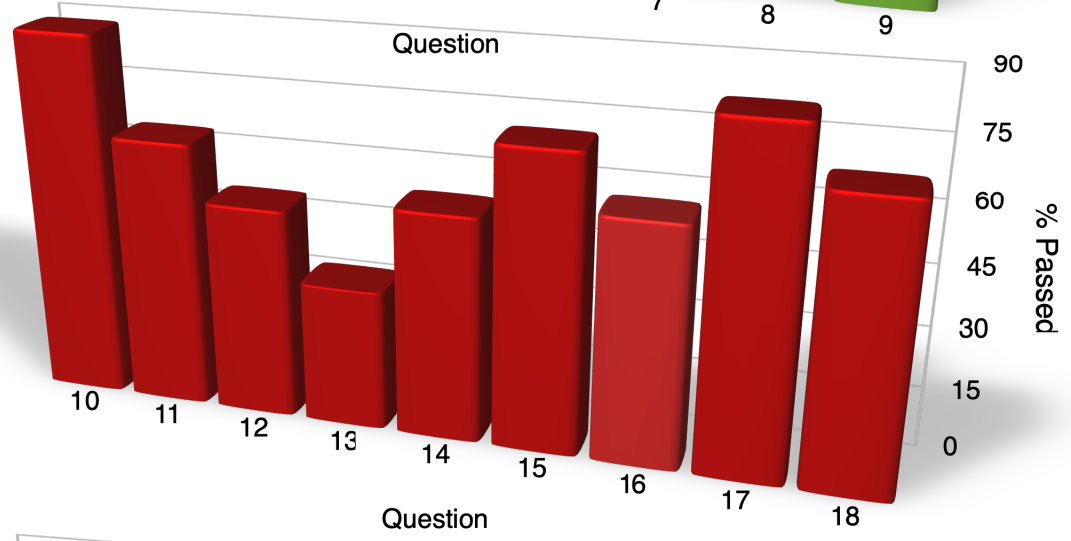

Book 1

Question	Pass rate
1	79
2	31
3	69
4	72
5	38
6	76
7	62
8	66
9	52

Book 2

Question	Pass rate
10	90
11	66
12	52
13	34
14	55
15	72
16	59
17	83
18	69

Book 3

Question	Pass rate
19	45
20	3
21	79
22	59
23	52
24	62
25	79
26	76
27	45

Overall

Total Candidates	Total passed	Overall Pass rate %
29 candidates	13	33