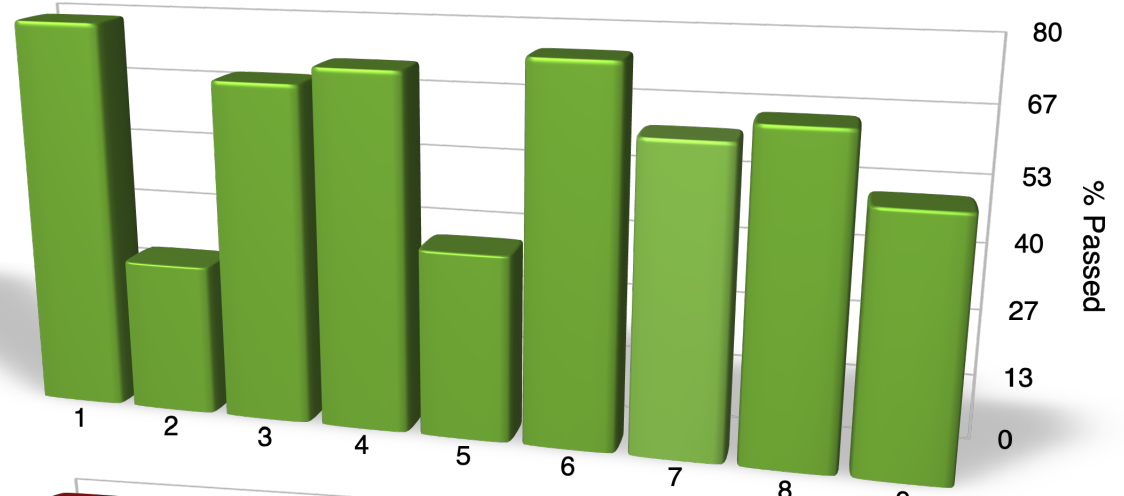

Book 1

Question	Pass rate
1	79
2	31
3	69
4	72
5	38
6	76
7	62
8	66
9	52

Book 2

Question	Pass rate
10	90
11	66
12	52
13	34
14	55
15	72
16	59
17	83
18	69